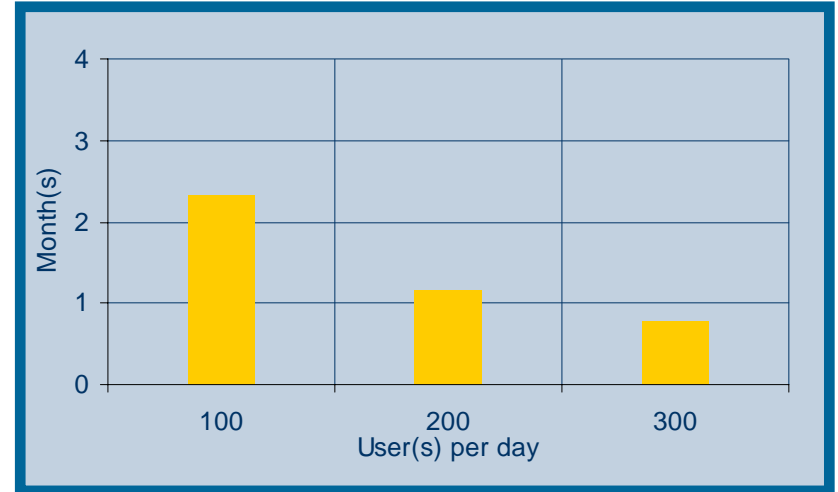

The Cartridge

- The cartridge acts as a funnel, allowing the sealant liquid to prevent odors from escaping.
- The cartridge traps urine sediment, thereby preventing it from building and clogging the pipes.

- With an average of 7,000 uses, a single cartridge can save up to 20,000 liters of precious water
- Cartridge & Sealant has no shelf-life limit.